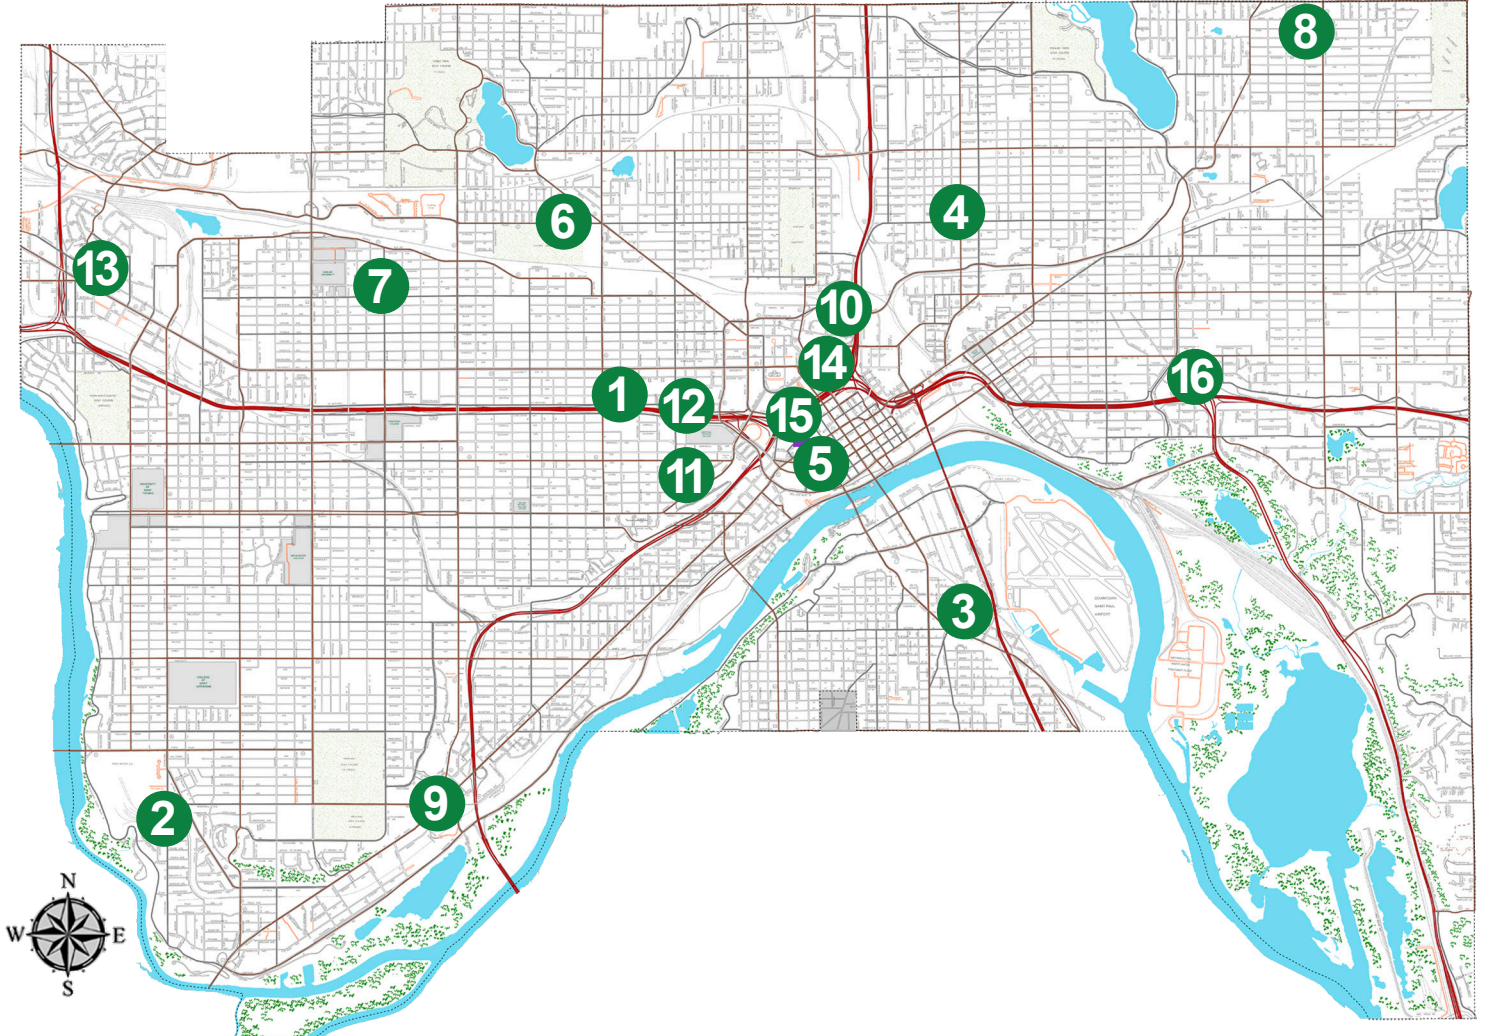

St. Paul Public Housing Agency Hi-Rise Building Locations

City of St. Paul

- | | | |
|---|---|--|
| 1 Central Hi-Rise
554 W. Central | 7 Hamline Hi-Rise
777 N. Hamline Avenue | 13 Seal Hi-Rise
825 Seal Street |
| 2 Cleveland Hi-Rise
899 S. Cleveland Avenue | 8 Iowa Hi-Rise
1743 E. Iowa Avenue | 14 Valley Hi-Rise
261 E. University Avenue |
| 3 Dunedin Hi-Rise
469 Ada Street | 9 Montreal Hi-Rise
1085 Montreal Avenue | 15 Wabasha Hi-Rise
545 N. Wabasha Street |
| 4 Edgerton Hi-Rise
1000 Edgerton Street | 10 Mt. Airy Hi-Rise
200 E. Arch Street | 16 Wilson Hi-Rise
1300 Wilson Avenue |
| 5 Exchange Hi-Rise
10 W. Exchange Street | 11 Neill Hi-Rise
325 Laurel Avenue | |
| 6 Front Hi-Rise
727 Front Avenue | 12 Ravoux Hi-Rise
280 Ravoux Street | |